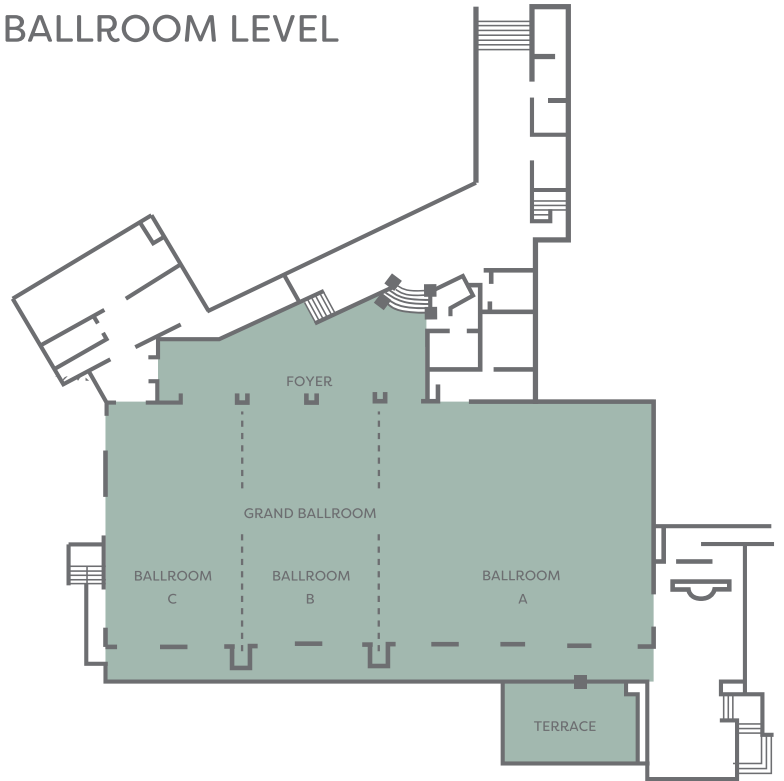

Fairmont

EL SAN JUAN HOTEL

BALLROOM LEVEL

MEETING LEVEL

	Sq. Ft.	Capacity	U-Shape	Banquet	Cocktail Rounds	Theatre	Classroom	Conference
Grand Ballroom	11,040	1,200	212	900	1,158	1,100	600	186
Ballroom A	5,520	400	105	360	579	500	270	80
Ballroom B	2,829	300	70	170	225	300	150	64
Ballroom C	2,691	300	70	170	225	312	150	64
Ballroom Upper Foyer	3,600	300	-	100	100	50	-	40
Ballroom Lower Foyer	1,343	70	-	50	-	-	-	-
Ballroom Terrace	2,500	200	-	150	200	-	-	-
Bennett	1,482	140	63	140	145	140	117	60
Bennett I	832	100	39	80	85	100	78	34
Bennett II	650	60	27	50	50	60	33	28
Palmieri	1,716	224	69	170	170	224	132	70
Palmieri I	832	100	39	80	85	100	78	34
Palmieri II	884	100	39	80	85	100	78	34
Sinatra Boardroom	792	18	-	-	-	-	-	18
Davis	396	10	-	-	-	-	-	10
Moreno Boardroom	352	14	-	-	-	-	-	14
Anka	527	60	27	40	40	60	27	30
Santa Rosa	496	60	27	40	40	60	27	30
Minelli	558	60	27	30	35	60	27	30
Feliciano Boardroom	550	8	-	-	-	-	-	8
Gold Ballroom	6,040	400	78	350	400	400	250	66
Gold Ballroom Foyer	2,000	-	-	125	200	-	-	-
Banyan Tree	1,750	150	-	120	150	120	-	-
Well & Being Pool	14,780	-	-	-	-	-	-	-