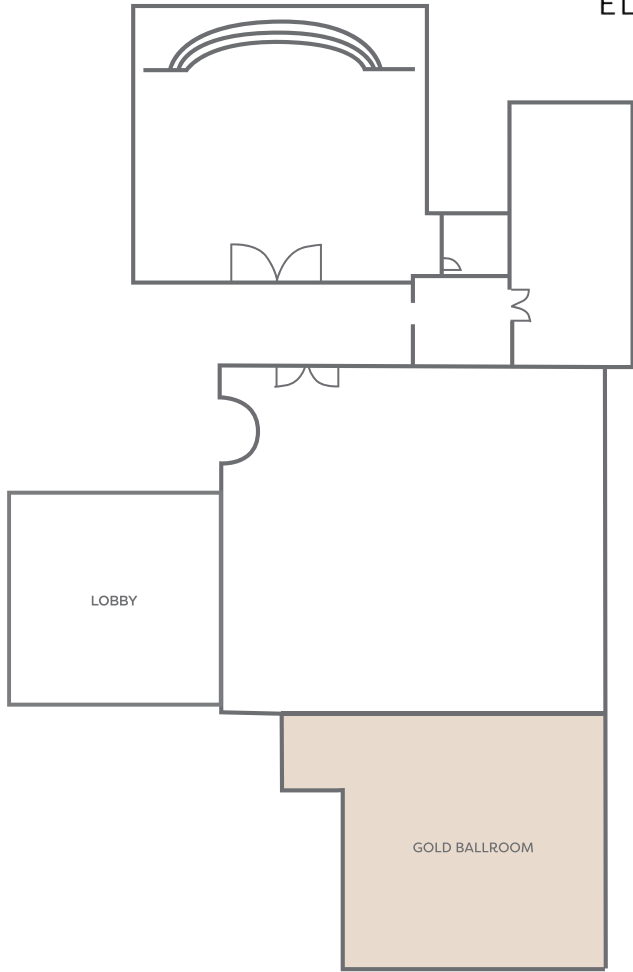

Fairmont

EL SAN JUAN HOTEL

BALLROOM LEVEL

MEETING LEVEL

	Sq. Ft.	Capacity	U-Shape	Banquet	Cocktail Rounds	Theatre	Classroom	Conference
Grand Ballroom	11,040	1,200	212	900	1,158	1,100	600	186
Ballroom A	5,520	400	105	360	579	500	270	80
Ballroom B	2,829	300	70	170	225	300	150	64
Ballroom C	2,691	300	70	170	225	312	150	64
Ballroom Upper Foyer	3,600	300	-	100	100	50	-	40
Ballroom Lower Foyer	1,343	70	-	50	-	-	-	-
Ballroom Terrace	2,500	200	-	150	200	-	-	-
Bennett	1,482	140	63	140	145	140	117	60
Bennett I	832	100	39	80	85	100	78	34
Bennett II	650	60	27	50	50	60	33	28
Palmieri	1,716	224	69	170	170	224	132	70
Palmieri I	832	100	39	80	85	100	78	34
Palmieri II	884	100	39	80	85	100	78	34
Sinatra Boardroom	792	18	-	-	-	-	-	18
Davis	396	10	-	-	-	-	-	10
Moreno Boardroom	352	14	-	-	-	-	-	14
Anka	527	60	27	40	40	60	27	30
Santa Rosa	496	60	27	40	40	60	27	30
Minelli	558	60	27	30	35	60	27	30
Feliciano Boardroom	550	8	-	-	-	-	-	8
Gold Ballroom	6,040	400	78	350	400	400	250	66
Gold Ballroom Foyer	2,000	-	-	125	200	-	-	-
Banyan Tree	1,750	150	-	120	150	120	-	-
Well & Being Pool	14,780	-	-	-	-	-	-	-