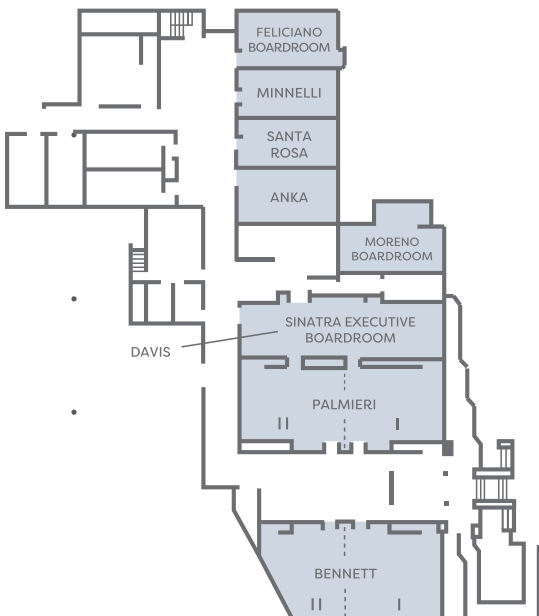

Fairmont

EL SAN JUAN HOTEL

BALLROOM LEVEL

MEETING LEVEL

	Sq. Ft.	Capacity	U-Shape	Banquet	Cocktail Rounds	Theatre	Classroom	Conference
Grand Ballroom	11,040	1,200	212	900	1,158	1,100	600	186
Ballroom A	5,520	400	105	360	579	500	270	80
Ballroom B	2,829	300	70	170	225	300	150	64
Ballroom C	2,691	300	70	170	225	312	150	64
Ballroom Upper Foyer	3,600	300	-	100	100	50	-	40
Ballroom Lower Foyer	1,343	70	-	50	-	-	-	-
Ballroom Terrace	2,500	200	-	150	200	-	-	-
Bennett	1,482	140	63	140	145	140	117	60
Bennett I	832	100	39	80	85	100	78	34
Bennett II	650	60	27	50	50	60	33	28
Palmieri	1,716	224	69	170	170	224	132	70
Palmieri I	832	100	39	80	85	100	78	34
Palmieri II	884	100	39	80	85	100	78	34
Sinatra Boardroom	792	18	-	-	-	-	-	18
Davis	396	10	-	-	-	-	-	10
Moreno Boardroom	352	14	-	-	-	-	-	14
Anka	527	60	27	40	40	60	27	30
Santa Rosa	496	60	27	40	40	60	27	30
Minelli	558	60	27	30	35	60	27	30
Feliciano Boardroom	550	8	-	-	-	-	-	8
Gold Ballroom	6,040	400	78	350	400	400	250	66
Gold Ballroom Foyer	2,000	-	-	125	200	-	-	-
Banyan Tree	1,750	150	-	120	150	120	-	-
Well & Being Pool	14,780	-	-	-	-	-	-	-